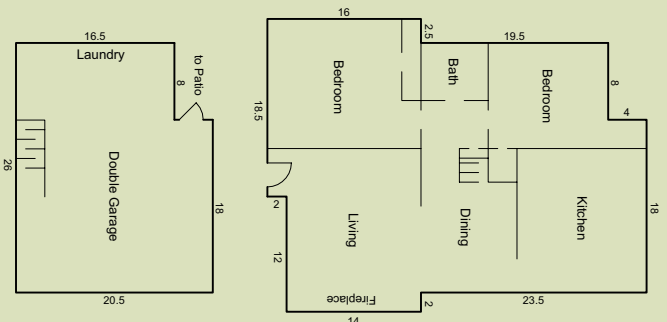

Where is Skyhill? on Albany Hill – 745 Cerrito Street - corner of Washington

park trails, bay views, large trees up the hill and around the corner
 small town advantages and high-ranking public schools
 the whole great world conveniently nearby

SKYHILL
COTTAGE

corner outlooks, corner light, corner better

2 bedrooms, 1 bath, inside stairs to lower level
 1930s charms - big kitchen, well laid out living spaces
 front and side garden spaces - fenced patio in back

3 steps to the front door - double garage entrance on side street
 brand new central furnace, electrical main and sewer lateral

\$580,000

living area about 1,048 sq. ft. - garage level additional 504 sq. ft.